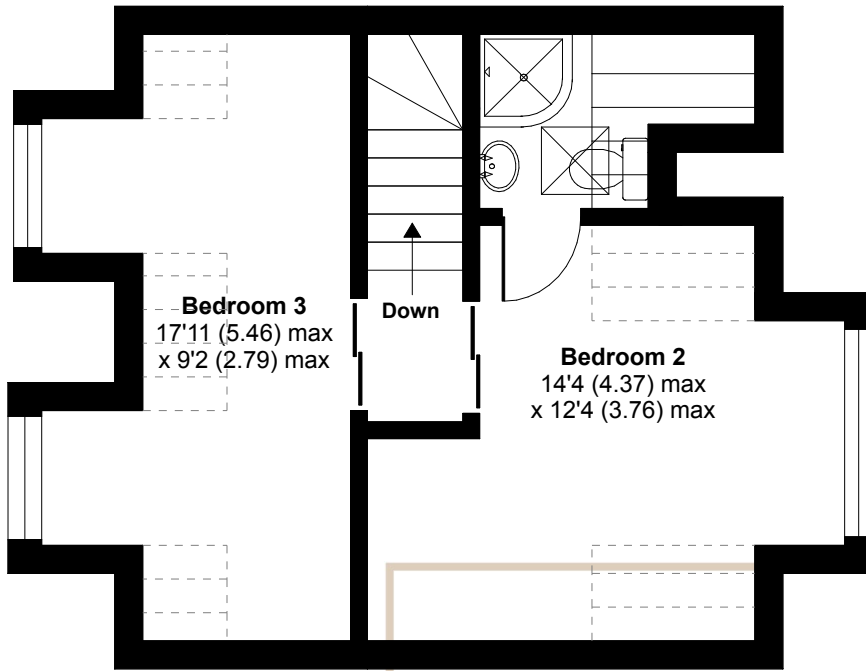

Recreation Road, Guildford, GU1

Approximate Area = 966 sq ft / 89.7 sq m

Limited Use Area(s) = 70 sq ft / 6.5 sq m

Total = 1036 sq ft / 96.2 sq m

For identification only - Not to scale

Denotes restricted head height

SECOND FLOOR

FIRST FLOOR

GROUND FLOOR