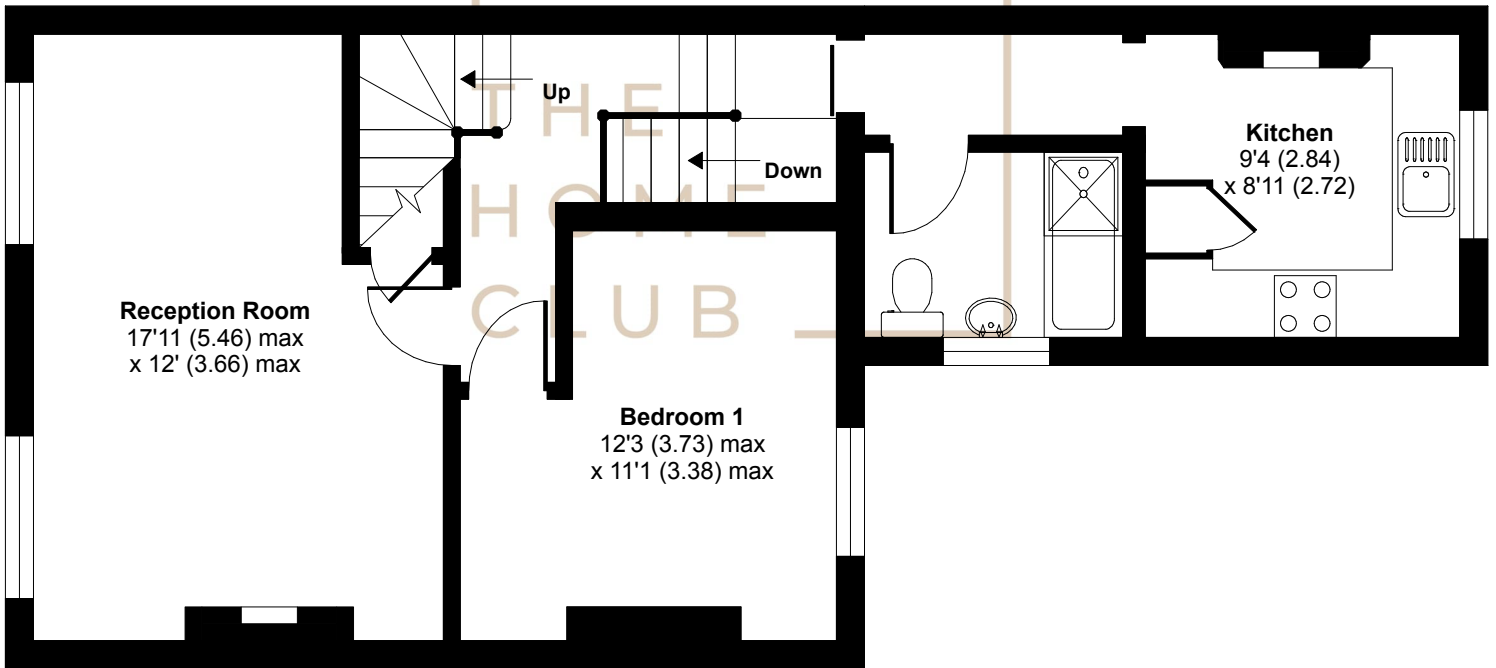

Recreation Road, Guildford, GU1

Approximate Area = 966 sq ft / 89.7 sq m

Limited Use Area(s) = 70 sq ft / 6.5 sq m

Total = 1036 sq ft / 96.2 sq m

For identification only - Not to scale

Denotes restricted head height

SECOND FLOOR

FIRST FLOOR

GROUND FLOOR