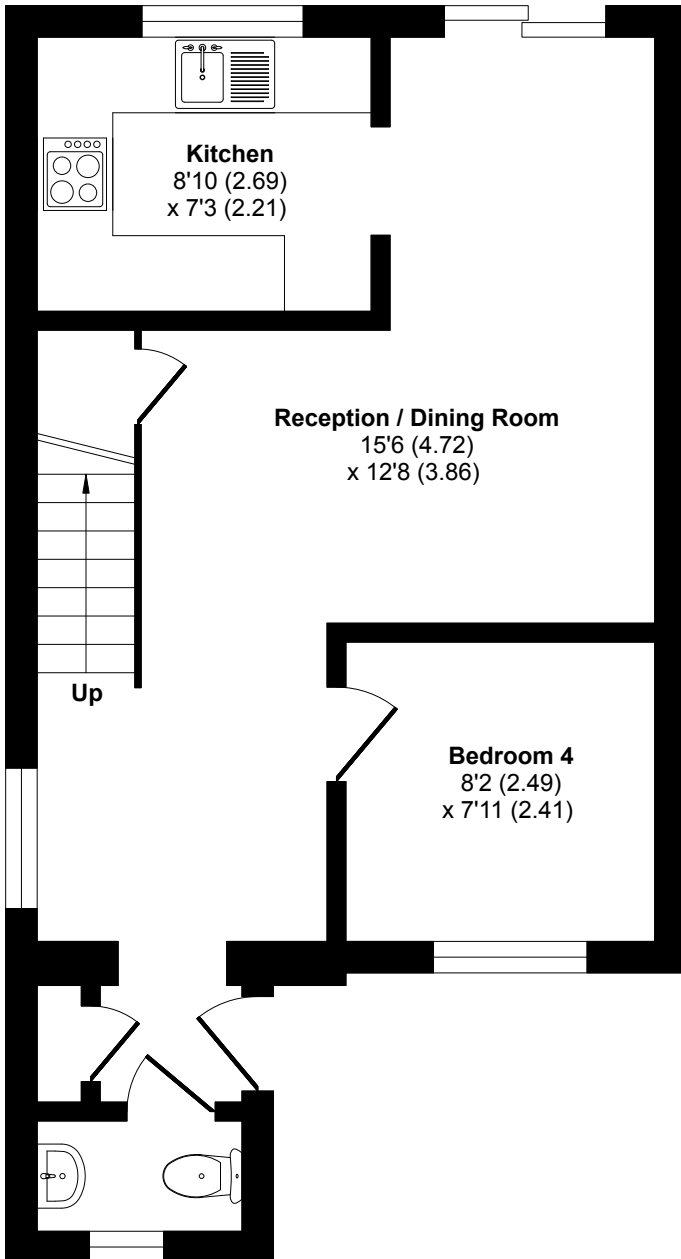

Southway, Guildford, GU2

Approximate Area = 822 sq ft / 76 sq m

For identification only - Not to scale

GROUND FLOOR

FIRST FLOOR