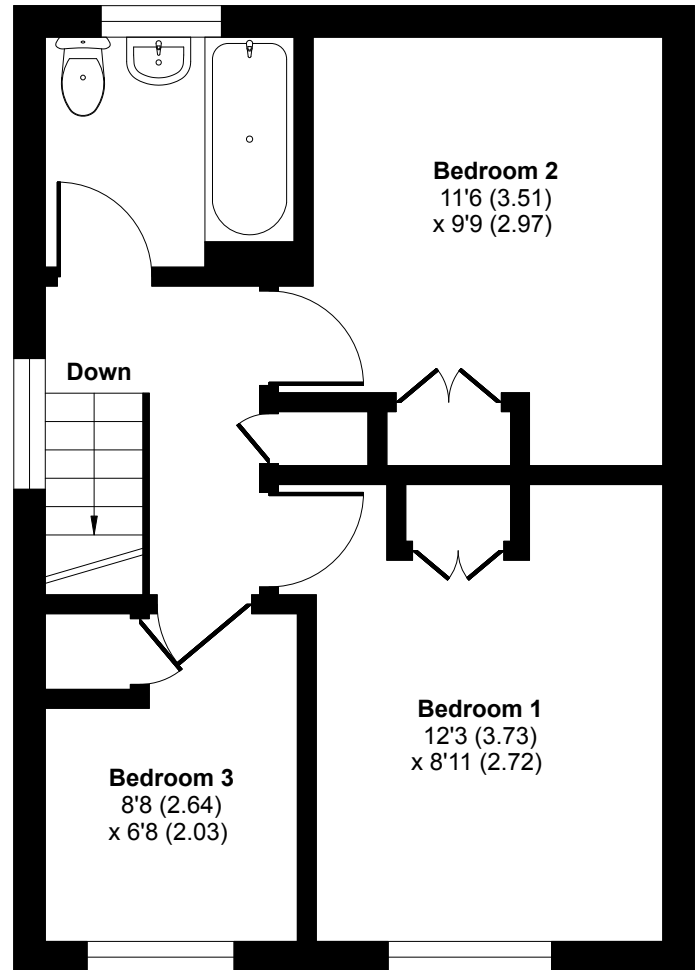

Southway, Guildford, GU2

Approximate Area = 822 sq ft / 76 sq m

For identification only - Not to scale

GROUND FLOOR

FIRST FLOOR