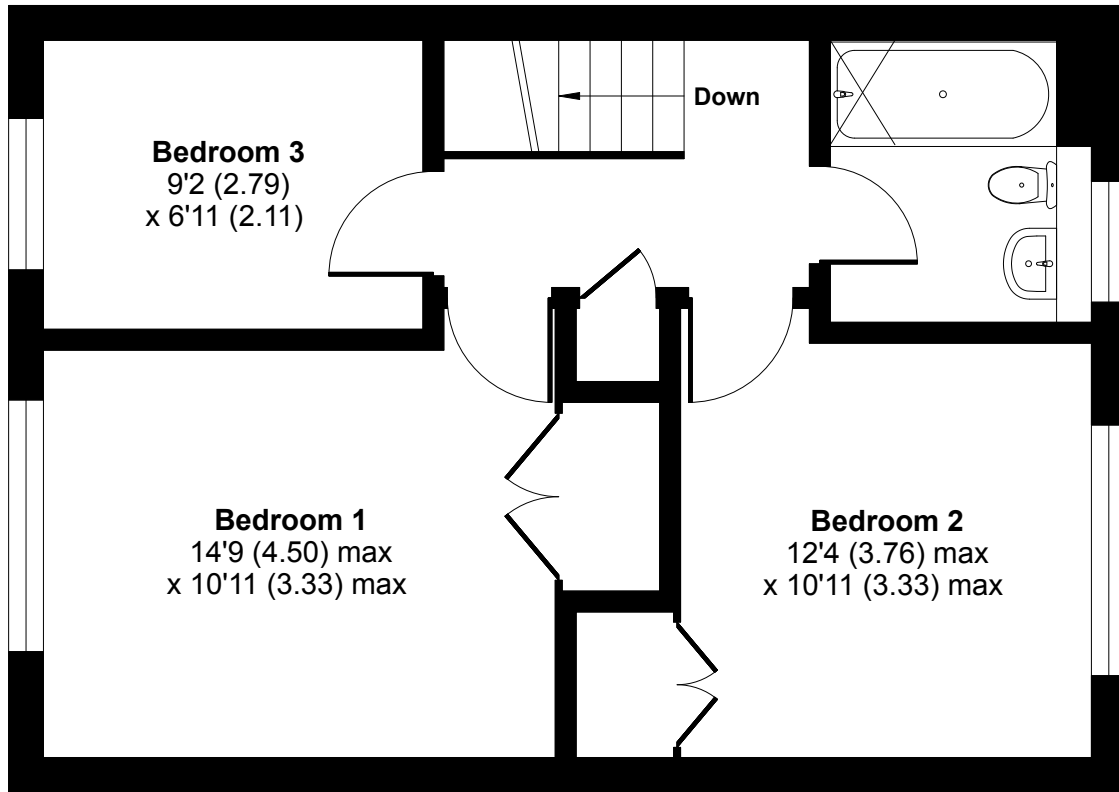

Sandalwood, Guildford, GU2

Approximate Area = 873 sq ft / 81.1 sq m

For identification only - Not to scale

FIRST FLOOR

GROUND FLOOR