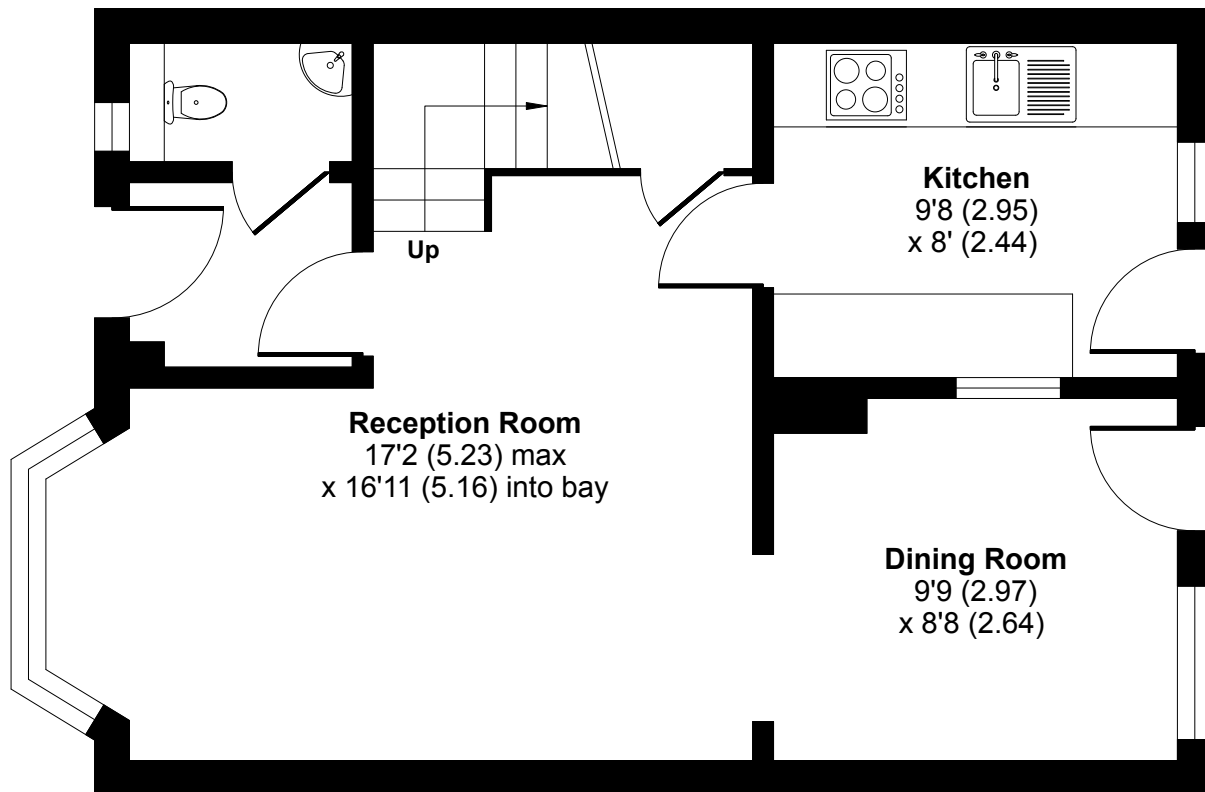

Sandalwood, Guildford, GU2

Approximate Area = 873 sq ft / 81.1 sq m

For identification only - Not to scale

FIRST FLOOR

GROUND FLOOR